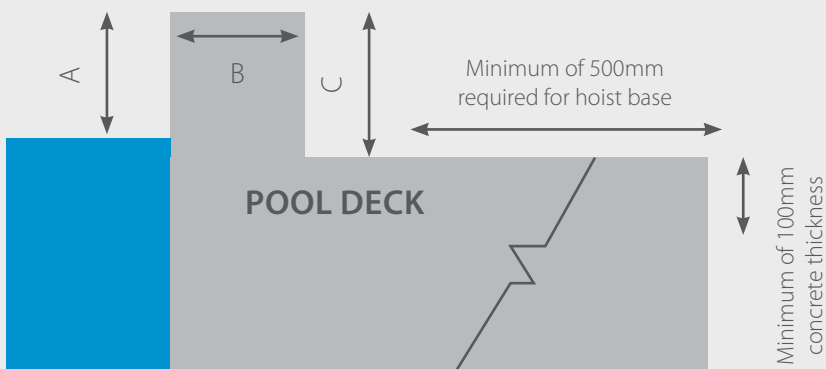

MEASUREMENT GUIDE

CHOOSE THE POOL/DECK DETAIL THAT IS SIMILAR TO YOUR POOL AND MEASURE WHERE APPLICABLE.

DO YOU HAVE THE MINIMUM CONCRETE WIDTH AND THICKNESS TO MOUNT THE HOIST ON POOL DECK? Y | N

LAYOUT EXAMPLE 1

A =

LAYOUT EXAMPLE 2

A =

LAYOUT EXAMPLE 3

A =

B =

LAYOUT EXAMPLE 4

A =