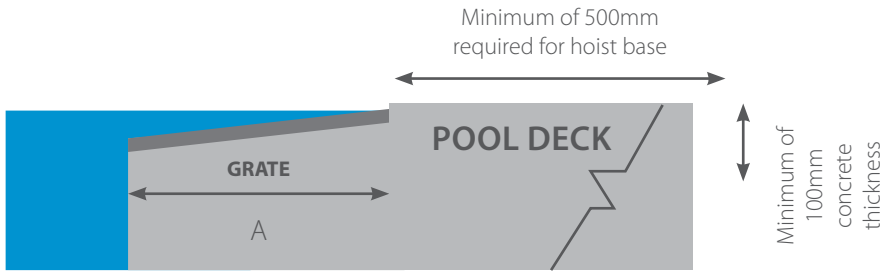

MEASUREMENT GUIDE

CHOOSE THE POOL/DECK DETAIL THAT IS SIMILAR TO YOUR POOL AND MEASURE WHERE APPLICABLE.

DO YOU HAVE THE MINIMUM CONCRETE WIDTH AND THICKNESS TO MOUNT THE HOIST ON POOL DECK? Y | N

LAYOUT EXAMPLE 1

A =

LAYOUT EXAMPLE 2

A =

LAYOUT EXAMPLE 3

A =

B =

LAYOUT EXAMPLE 4

A =