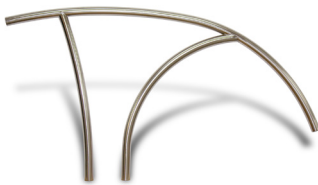

Artisan Series

Designer Inspired Rails

The Artisan Series is a patent pending designer inspired rail line that provides an elegant custom look for any pool environment.

ART-1001

ART-1002

ART-1003

ART-1004

ART-1005

- Tubing: 48mm diameter
- Wall Thickness: 1.7mm
- Stainless Steel: 316L Marine Grade
- Treads (Ladder only): LTDF-103 Stainless Steel
- Hand rail available standard or flanged

Model No.	Description	Shipping			
		Weight	Length	Width	Height
ART-1001S-MG	Hand Rail (single)	7kg	117cm	99cm	5cm
ART-1001S-MGF	Hand Rail – flanged (single)	7kg	117cm	99cm	10cm
ART-1002-MG	Stair Rail (single)	12kg	214cm	178cm	5cm
ART-1003-MG	Ladder	18kg	198cm	104cm	5cm
ART-1004-MG	Deck-Mounted Stair Rail (single)	9kg	198cm	104cm	5cm
ART-1005-MG	Deck-Mounted Hand Rail (pair)	18kg	198cm	104cm	13cm

Artisan Series

Designer Inspired Rails

Hand Rail

Stair Rail

Ladder

Deck-Mounted Stair Rail

Deck-Mounted Hand Rail