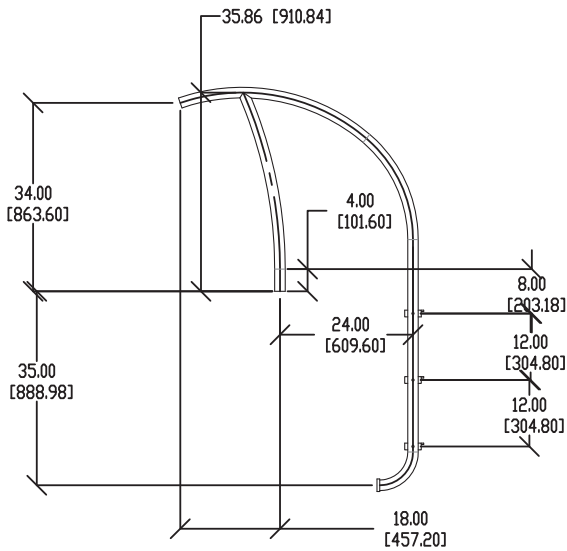

Artisan Series

Designer Inspired Rails

Ladder