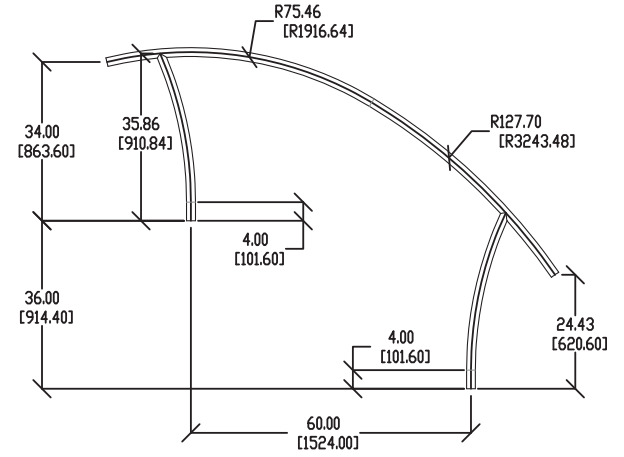

Artisan Series

Designer Inspired Rails