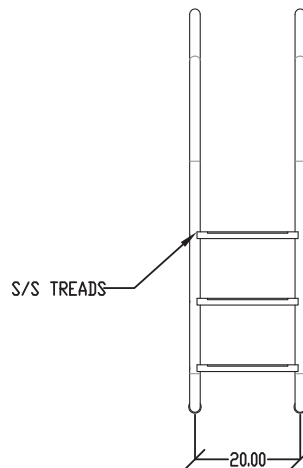

- Tubing: 48mm diameter
- Wall Thickness: 1.7mm
- Stainless Steel: 316L Marine Grade
- Treads (Ladder only): LTDF-103 Stainless Steel
- Hand rail available standard or flanged

Model No.	Description	Shipping			
		Weight	Length	Width	Height
ART-1001S-MG	Hand Rail (single)	7kg	117cm	99cm	5cm
ART-1001S-MGF	Hand Rail – flanged (single)	7kg	117cm	99cm	10cm
ART-1002-MG	Stair Rail (single)	12kg	214cm	178cm	5cm
ART-1003-MG	Ladder	18kg	198cm	104cm	5cm
ART-1004-MG	Deck-Mounted Stair Rail (single)	9kg	198cm	104cm	5cm
ART-1005-MG	Deck-Mounted Hand Rail (pair)	18kg	198cm	104cm	13cm

Artisan Series

Designer Inspired Rails

Hand Rail

Stair Rail

Ladder

Deck-Mounted Stair Rail

Deck-Mounted Hand Rail