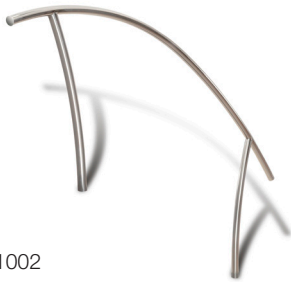

Artisan Series

Designer Inspired Rails

The Artisan Series is a patent pending designer inspired rail line that provides an elegant custom look for any pool environment.

ART-1001

ART-1002

ART-1003

ART-1004

ART-1005

- Tubing: 48mm diameter
- Wall Thickness: 1.7mm
- Stainless Steel: 316L Marine Grade
- Treads (Ladder only): LTDF-103 Stainless Steel
- Hand rail available standard or flanged

Model No.	Description	Shipping			
		Weight	Length	Width	Height
ART-1001S-MG	Hand Rail (single)	7kg	117cm	99cm	5cm
ART-1001S-MGF	Hand Rail – flanged (single)	7kg	117cm	99cm	10cm
ART-1002-MG	Stair Rail (single)	12kg	214cm	178cm	5cm
ART-1003-MG	Ladder	18kg	198cm	104cm	5cm
ART-1004-MG	Deck-Mounted Stair Rail (single)	9kg	198cm	104cm	5cm
ART-1005-MG	Deck-Mounted Hand Rail (pair)	18kg	198cm	104cm	13cm

Artisan Series

Designer Inspired Rails

Hand Rail

Stair Rail

Ladder

Deck-Mounted Stair Rail

Deck-Mounted Hand Rail