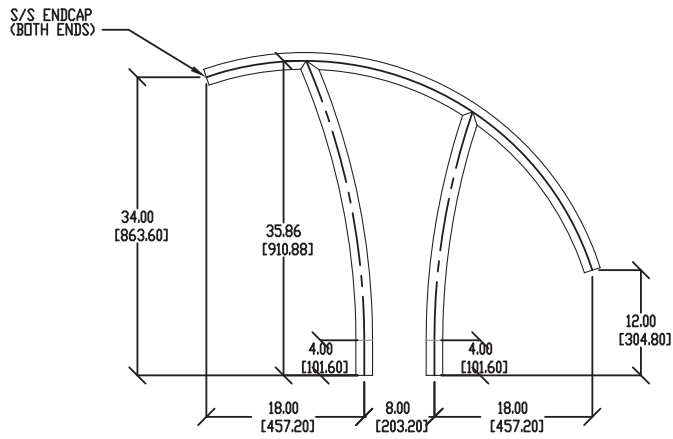

Stair Rail

Artisan Series

Designer Inspired Rails

Hand Rail