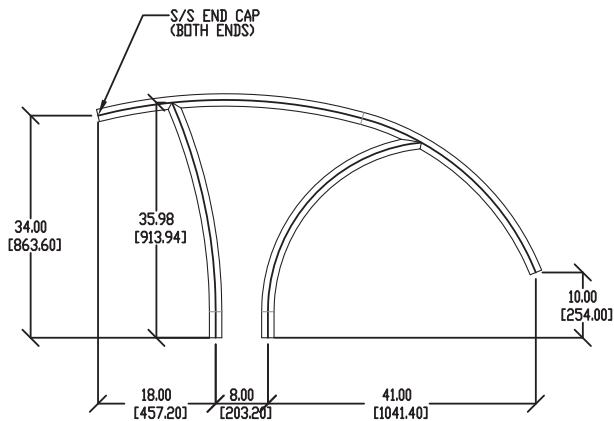

- Tubing: 48mm diameter
- Wall Thickness: 1.7mm
- Stainless Steel: 316L Marine Grade
- Treads (Ladder only): LTDF-103 Stainless Steel
- Hand rail available standard or flanged

Model No.	Description	Shipping			
		Weight	Length	Width	Height
ART-1001S-MG	Hand Rail (single)	7kg	117cm	99cm	5cm
ART-1001S-MGF	Hand Rail – flanged (single)	7kg	117cm	99cm	10cm
ART-1002-MG	Stair Rail (single)	12kg	214cm	178cm	5cm
ART-1003-MG	Ladder	18kg	198cm	104cm	5cm
ART-1004-MG	Deck-Mounted Stair Rail (single)	9kg	198cm	104cm	5cm
ART-1005-MG	Deck-Mounted Hand Rail (pair)	18kg	198cm	104cm	13cm

Artisan Series

Designer Inspired Rails

Hand Rail

Stair Rail

Ladder

Deck-Mounted Stair Rail

Deck-Mounted Hand Rail