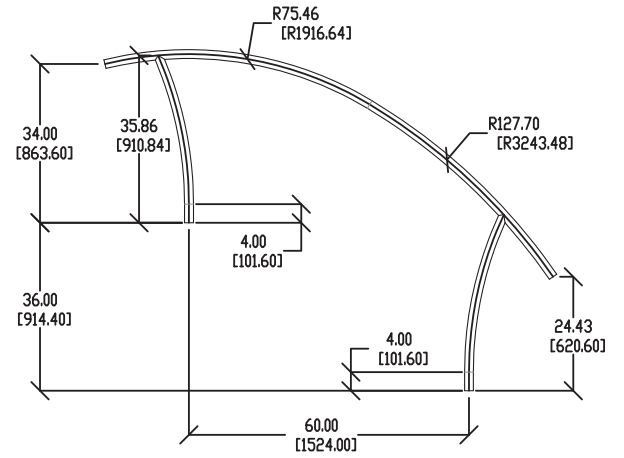

Artisan Series

Designer Inspired Rails