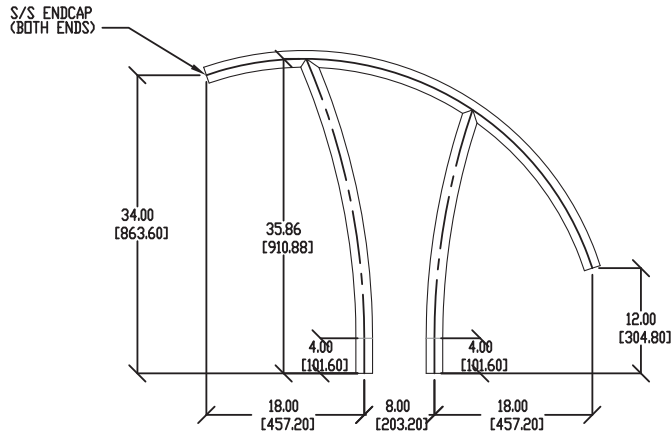

Stair Rail

Artisan Series

Designer Inspired Rails

Hand Rail