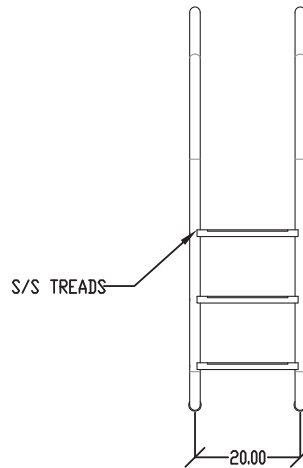

ART-1002

ART-1003

ART-1004

ART-1005

Model No.	Description	Shipping			
		Weight	Length	Width	Height
ART-1001S-MG	Hand Rail (single)	7kg	117cm	99cm	5cm
ART-1001-MG	Hand Rail (pair)	14kg	117cm	99cm	13cm
ART-1002-MG	Stair Rail (single)	12kg	214cm	178cm	5cm
ART-1003-MG	Ladder	18kg	198cm	104cm	5cm
ART-1004-MG	Deck-Mounted Stair Rail (single)	9kg	198cm	104cm	5cm
ART-1005-MG	Deck-Mounted Hand Rail (pair)	18kg	198cm	104cm	13cm

Artisan Series

Designer Inspired Rails

Hand Rail

Stair Rail

Ladder

Deck-Mounted Stair Rail

Deck-Mounted Hand Rail