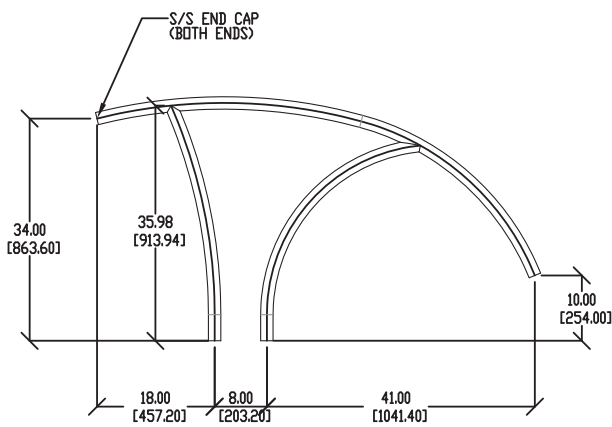

Artisan Series

Designer Inspired Rails

The Artisan Series is a patent pending designer inspired rail line that provides an elegant custom look for any pool environment.

ART-1001

- Tubing: 48mm diameter
- Wall Thickness: 1.7mm
- Stainless Steel: 316L Marine Grade
- Treads (Ladder Only): LTDF-103 Stainless Steel

ART-1002

ART-1003

ART-1004

ART-1005

Model No.	Description	Shipping			
		Weight	Length	Width	Height
ART-1001S-MG	Hand Rail (single)	7kg	117cm	99cm	5cm
ART-1001-MG	Hand Rail (pair)	14kg	117cm	99cm	13cm
ART-1002-MG	Stair Rail (single)	12kg	214cm	178cm	5cm
ART-1003-MG	Ladder	18kg	198cm	104cm	5cm
ART-1004-MG	Deck-Mounted Stair Rail (single)	9kg	198cm	104cm	5cm
ART-1005-MG	Deck-Mounted Hand Rail (pair)	18kg	198cm	104cm	13cm

Artisan Series

Designer Inspired Rails

Hand Rail

Stair Rail

Ladder

Deck-Mounted Stair Rail

Deck-Mounted Hand Rail