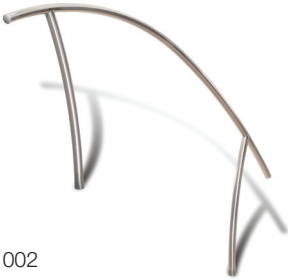

Artisan Series

Designer Inspired Rails

The Artisan Series is a patent pending designer inspired rail line that provides an elegant custom look for any pool environment.

ART-1001

- Tubing: 48mm diameter
- Wall Thickness: 1.7mm
- Stainless Steel: 316L Marine Grade
- Treads (Ladder Only): LTDF-103 Stainless Steel

ART-1002

ART-1003

ART-1004

ART-1005

Model No.	Description	Shipping			
		Weight	Length	Width	Height
ART-1001S-MG	Hand Rail (single)	7kg	117cm	99cm	5cm
ART-1001-MG	Hand Rail (pair)	14kg	117cm	99cm	13cm
ART-1002-MG	Stair Rail (single)	12kg	214cm	178cm	5cm
ART-1003-MG	Ladder	18kg	198cm	104cm	5cm
ART-1004-MG	Deck-Mounted Stair Rail (single)	9kg	198cm	104cm	5cm
ART-1005-MG	Deck-Mounted Hand Rail (pair)	18kg	198cm	104cm	13cm

Artisan Series

Designer Inspired Rails

Hand Rail

Stair Rail

Ladder

Deck-Mounted Stair Rail

Deck-Mounted Hand Rail