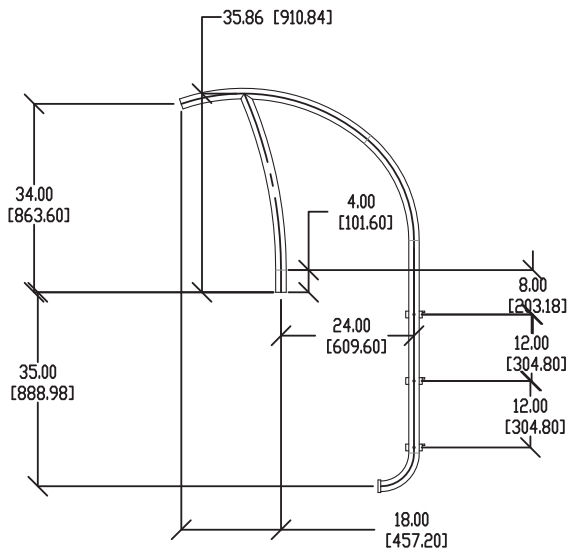

Artisan Series

Designer Inspired Rails

Ladder