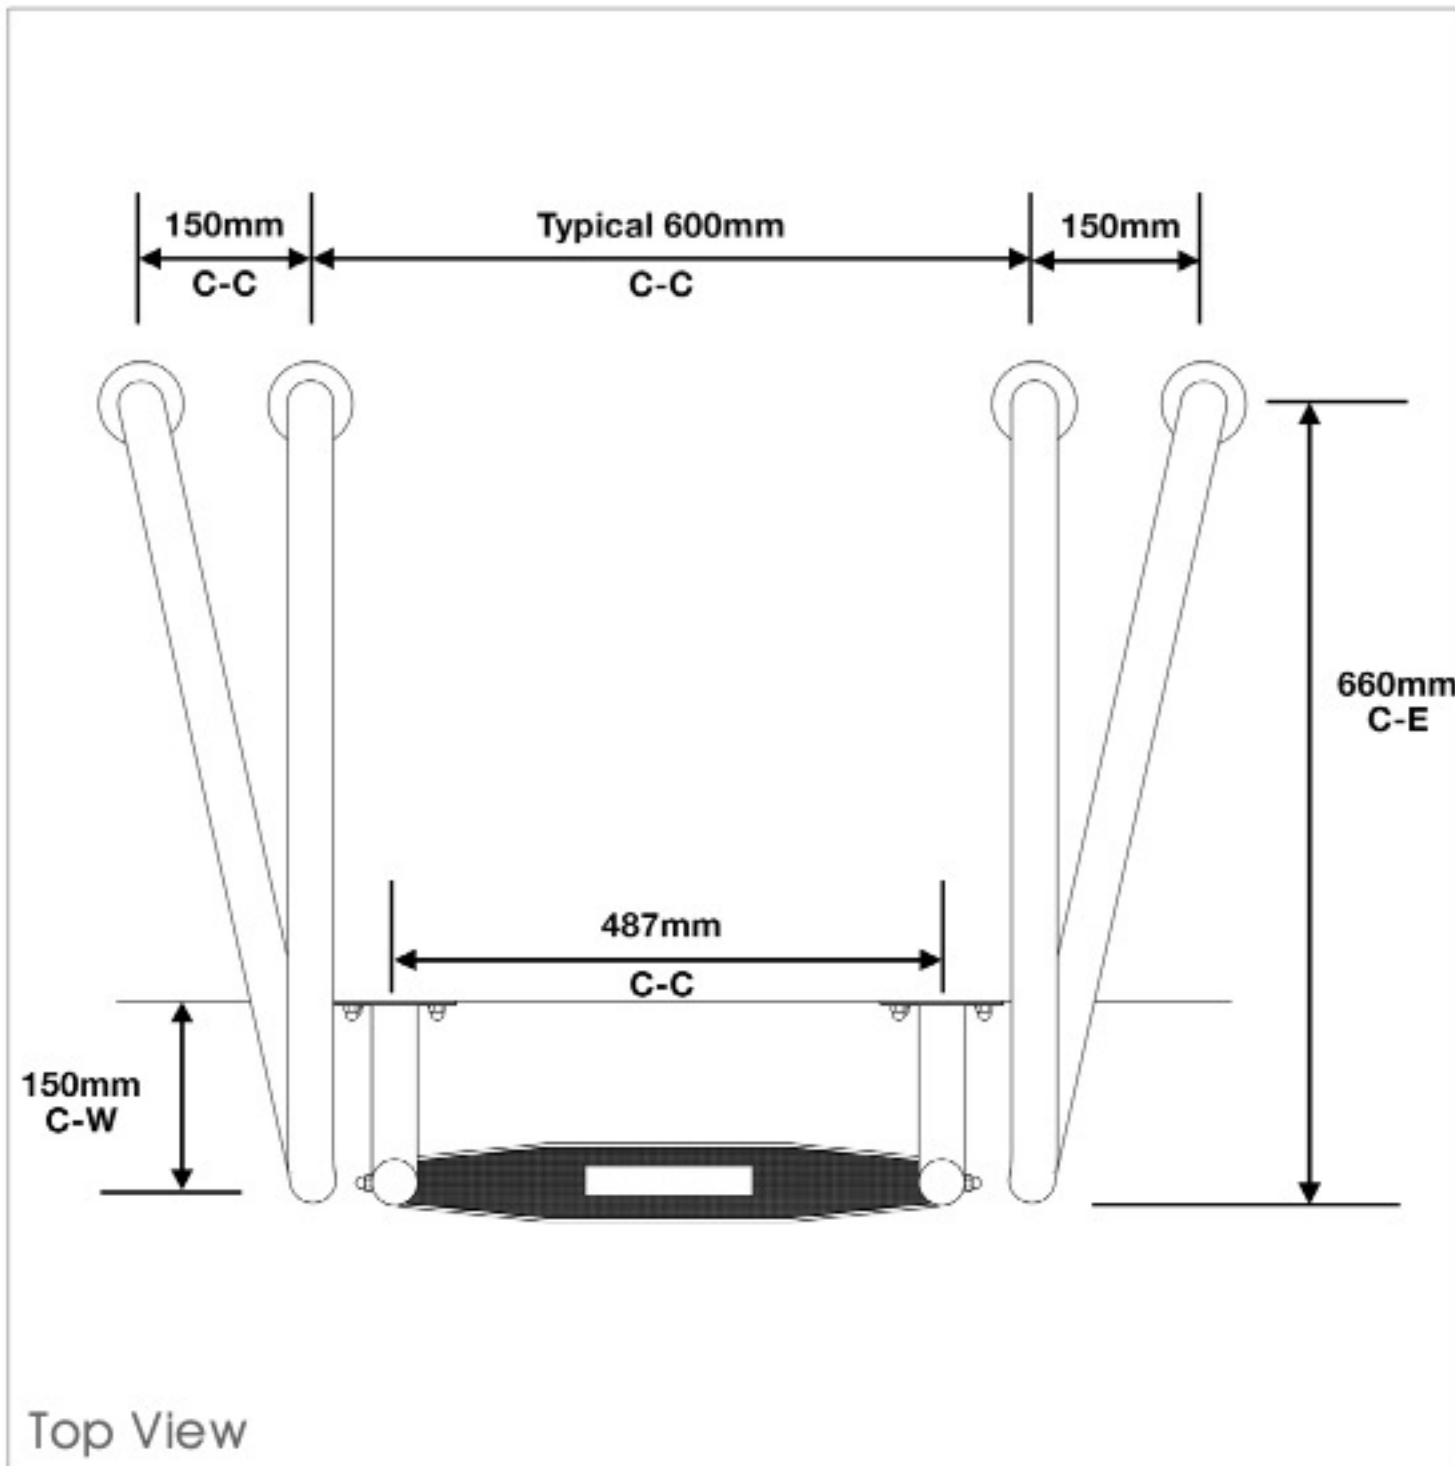

AQUEAS AQ-LDR07 LADDER/RAIL COMBO

2 step

3 step

4 step

The AQUEAS AQ-LDR07 is a Ladder combined with an AQ-GR06 in-line Grab Rail which is suited to pools with a pool blanket. The blanket passes over the ladder without getting caught or needing cut-outs in the blanket. Fitted with grey moulded treads reinforced with stainless steel rod with dome nuts for extra strength.

Brand: AQUEAS

Material: Heavy Duty 316 Stainless Steel

Tube Size: 38 mmø

Finish: Mirror Polished

Fixing: Standard, Flanged Top or Flanged Top & Bottom

Steps: 2, 3, or 4 step

Application: Commercial / Residential

the**smart**choice

AQ-LDR07 Ladder and AQ-GR06 Grab Rail Combo

- PAQ-LDR07-2-FS AQUEAS AQ-LDR07 Ladder 2 Step Flanged Ladder/Std Rail
- PAQ-LDR07-2-FF AQUEAS AQ-LDR07 Ladder 2 Step Flanged Ladder & Flanged Rail
- PAQ-LDR07-3-FS AQUEAS AQ-LDR07 Ladder 3 Step Flanged Ladder/Std Rail
- PAQ-LDR07-3-FF AQUEAS AQ-LDR07 Ladder 3 Step Flanged Ladder & Flanged Rail
- PAQ-LDR07-4-FS AQUEAS AQ-LDR07 Ladder 4 Step Flanged Ladder/Std Rail
- PAQ-LDR07-4-FF AQUEAS AQ-LDR07 Ladder 4 Step Flanged Ladder & Flanged Rail