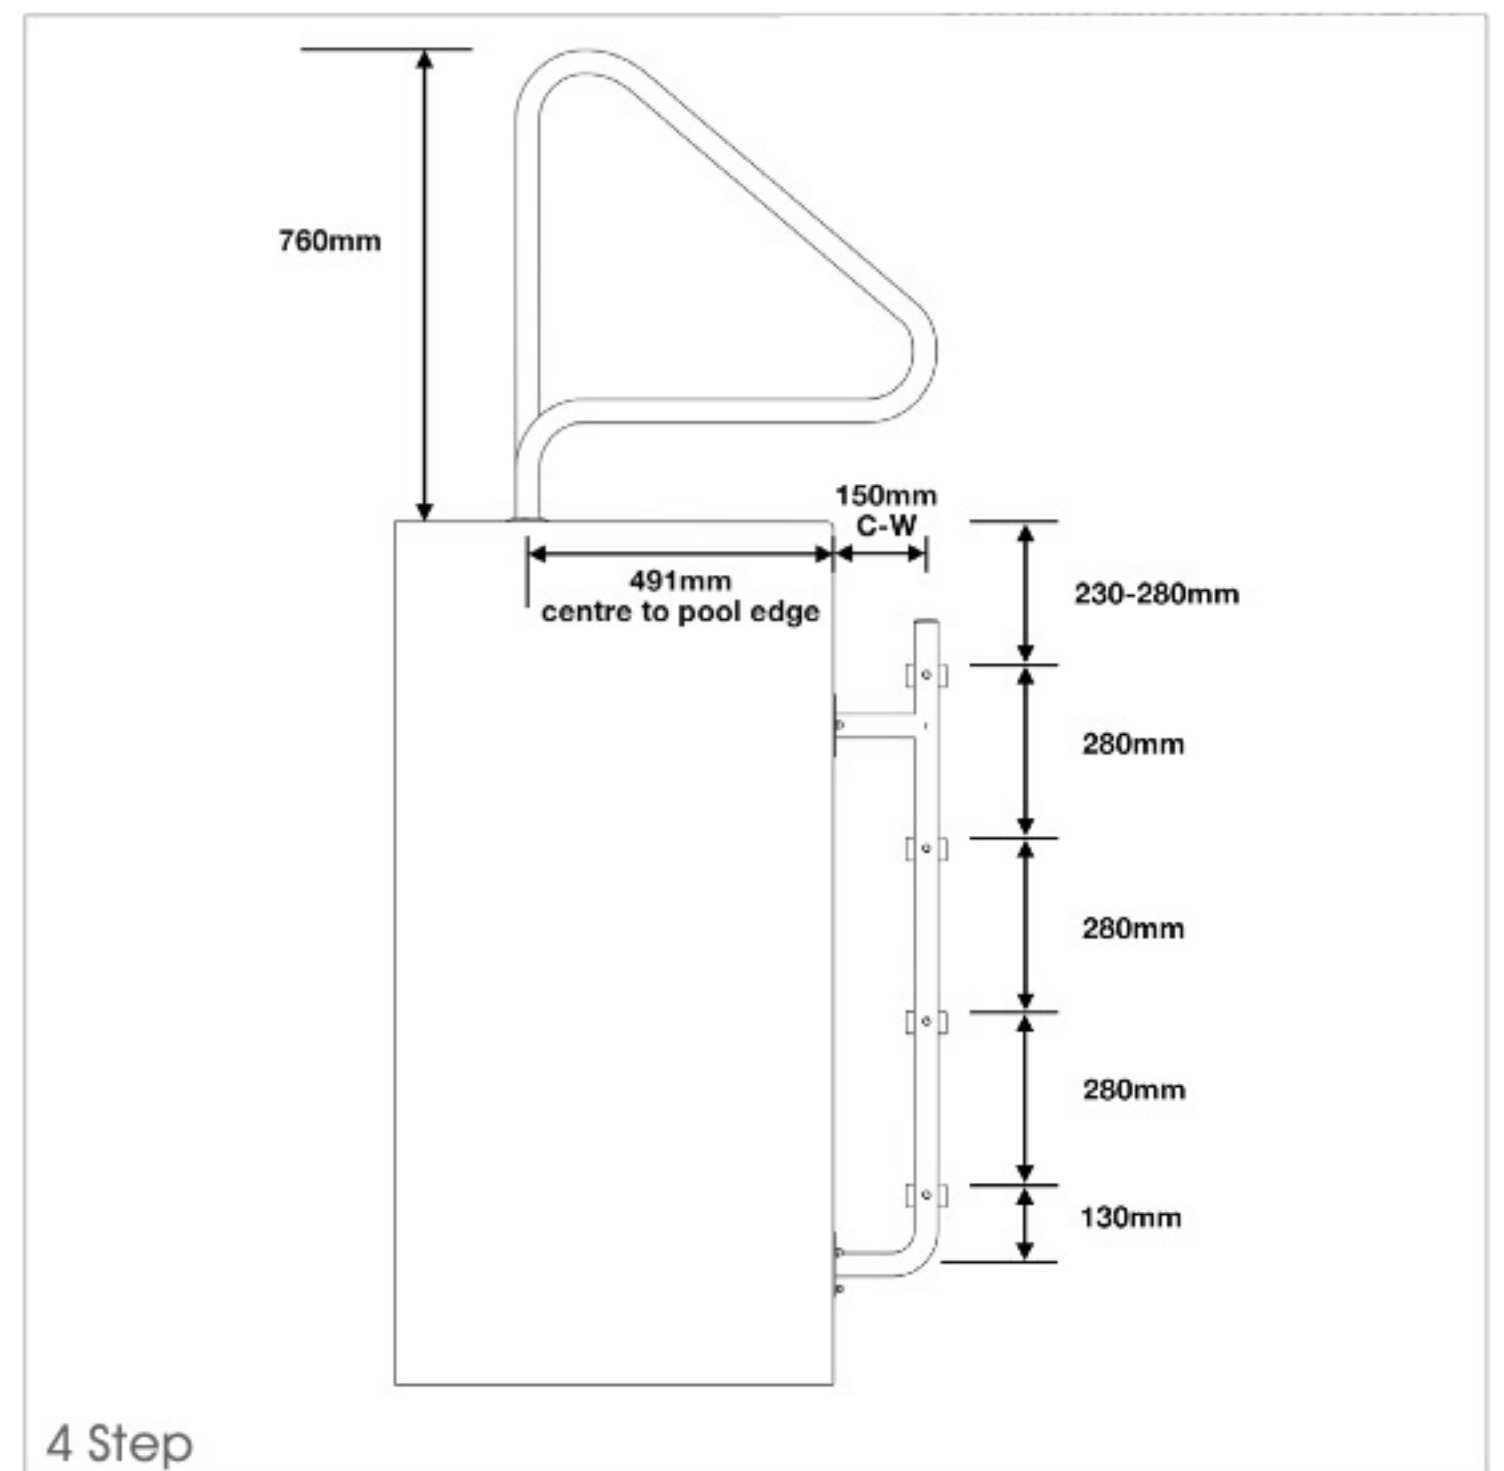

AQUEAS AQ-LDR07 LADDER/RAIL COMBO

2 step

3 step

4 step

The AQUEAS AQ-LDR07 is a Ladder combined with an AQ-GR06 in-line Grab Rail which is suited to pools with a pool blanket. The blanket passes over the ladder without getting caught or needing cut-outs in the blanket. Fitted with grey moulded treads reinforced with stainless steel rod with dome nuts for extra strength.

Brand: AQUEAS

Material: Heavy Duty 316 Stainless Steel

Tube Size: 38 mmø

Finish: Mirror Polished

Fixing: Standard, Flanged Top or Flanged Top & Bottom

Steps: 2, 3, or 4 step

Application: Commercial / Residential

the**smart**choice

AQ-LDR07 Ladder and AQ-GR06 Grab Rail Combo

- PAQ-LDR07-2-FS AQUEAS AQ-LDR07 Ladder 2 Step Flanged Ladder/Std Rail
- PAQ-LDR07-2-FF AQUEAS AQ-LDR07 Ladder 2 Step Flanged Ladder & Flanged Rail
- PAQ-LDR07-3-FS AQUEAS AQ-LDR07 Ladder 3 Step Flanged Ladder/Std Rail
- PAQ-LDR07-3-FF AQUEAS AQ-LDR07 Ladder 3 Step Flanged Ladder & Flanged Rail
- PAQ-LDR07-4-FS AQUEAS AQ-LDR07 Ladder 4 Step Flanged Ladder/Std Rail
- PAQ-LDR07-4-FF AQUEAS AQ-LDR07 Ladder 4 Step Flanged Ladder & Flanged Rail