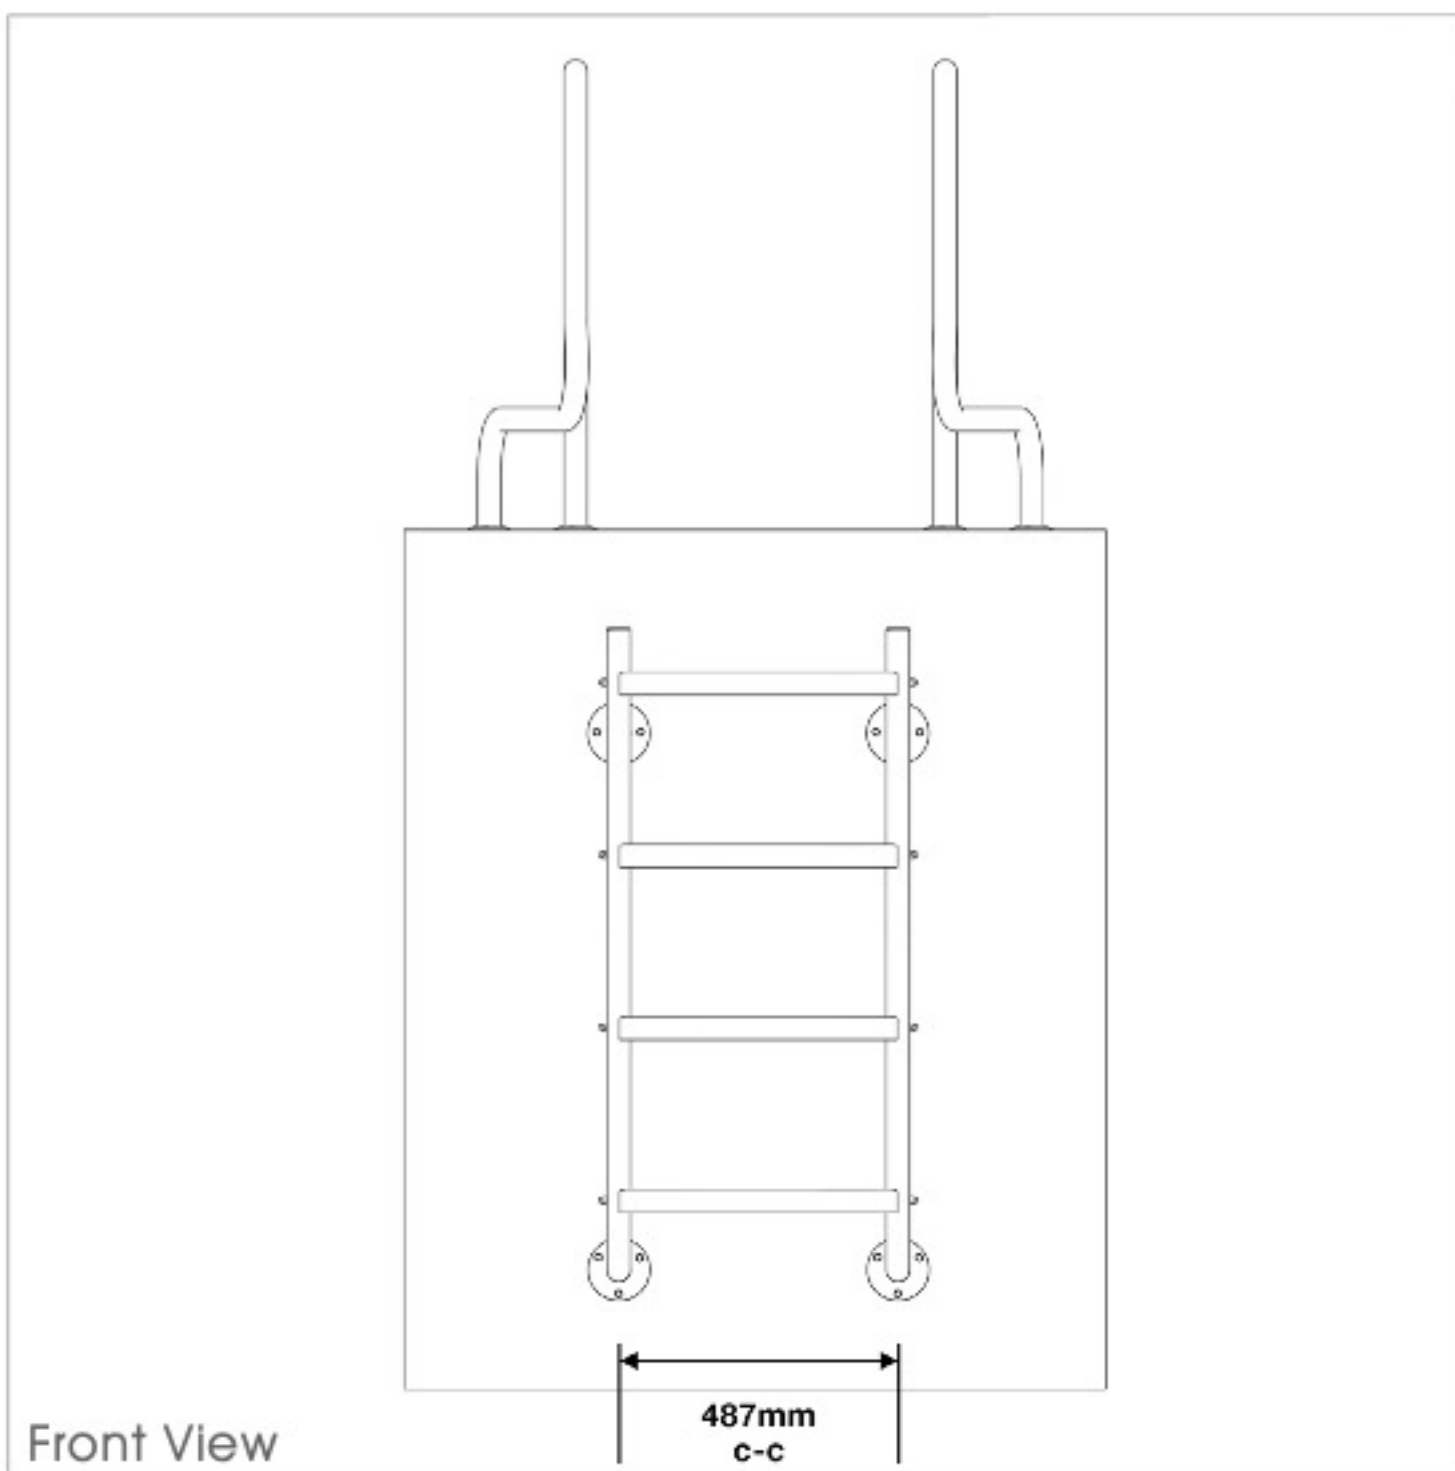

AQUEAS AQ-LDR07 LADDER/RAIL COMBO

2 step

3 step

4 step

The AQUEAS AQ-LDR07 is a Ladder combined with an AQ-GR06 in-line Grab Rail which is suited to pools with a pool blanket. The blanket passes over the ladder without getting caught or needing cut-outs in the blanket. Fitted with grey moulded treads reinforced with stainless steel rod with dome nuts for extra strength.

Available in Flanged Ladder only with either Standard or Flanged Grab Rails. The flanged fixings are supplied with the choice of stainless steel dyna bolts with dome nuts or threaded rods with dome nuts. Please specify when ordering. If not specified, threaded rods with dome nuts will be supplied. Ladder only also available.

Brand: AQUEAS

Material: Heavy Duty 316 Stainless Steel

Tube Size: 38 mmø

Finish: Mirror Polished

Fixing: Standard, Flanged Top or Flanged Top & Bottom

Steps: 2, 3, or 4 step

Application: Commercial / Residential

the**smart**choice

AQ-LDR07 Ladder and AQ-GR06 Grab Rail Combo

- PAQ-LDR07-2-FS AQUEAS AQ-LDR07 Ladder 2 Step Flanged Ladder/Std Rail
- PAQ-LDR07-2-FF AQUEAS AQ-LDR07 Ladder 2 Step Flanged Ladder & Flanged Rail
- PAQ-LDR07-3-FS AQUEAS AQ-LDR07 Ladder 3 Step Flanged Ladder/Std Rail
- PAQ-LDR07-3-FF AQUEAS AQ-LDR07 Ladder 3 Step Flanged Ladder & Flanged Rail
- PAQ-LDR07-4-FS AQUEAS AQ-LDR07 Ladder 4 Step Flanged Ladder/Std Rail
- PAQ-LDR07-4-FF AQUEAS AQ-LDR07 Ladder 4 Step Flanged Ladder & Flanged Rail