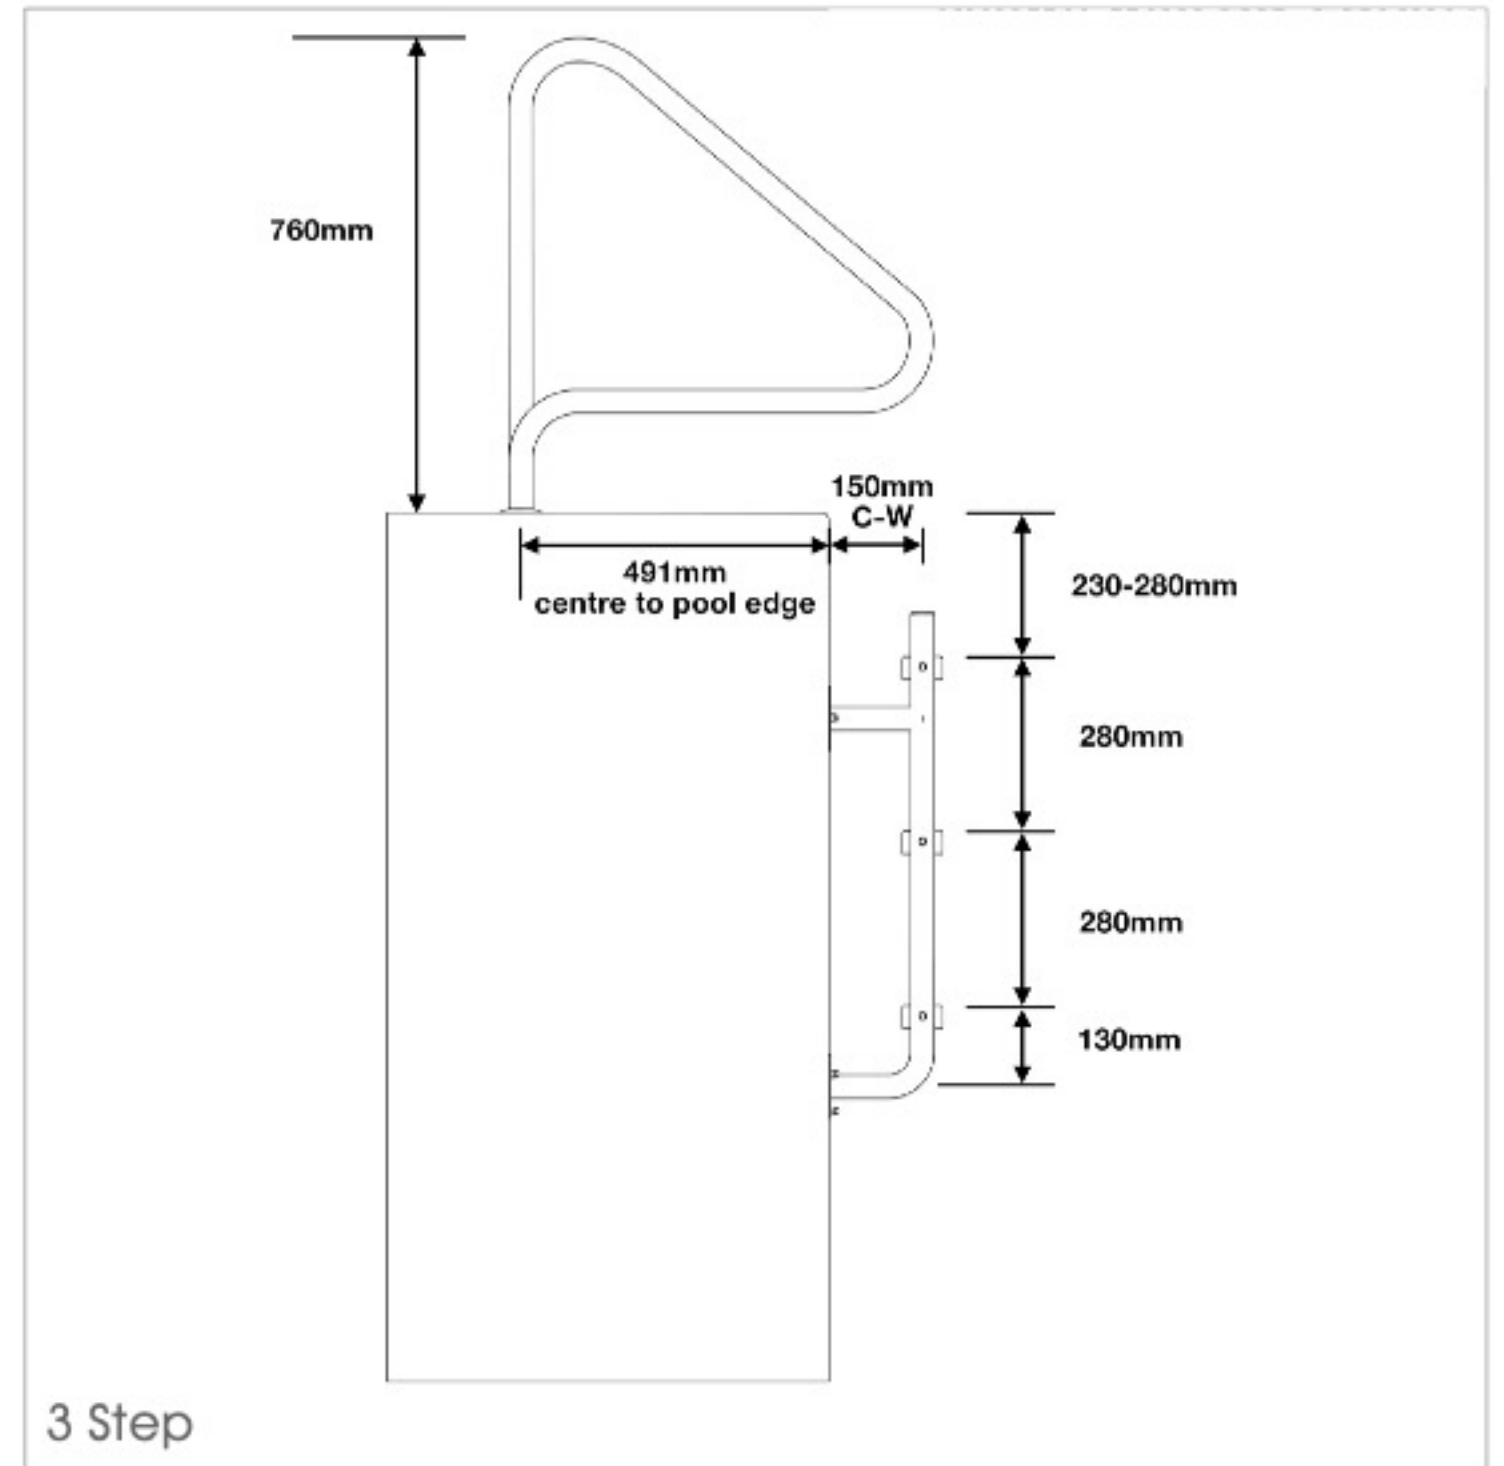

AQUEAS AQ-LDR07 LADDER/RAIL COMBO

2 step

3 step

4 step

The AQUEAS AQ-LDR07 is a Ladder combined with an AQ-GR06 in-line Grab Rail which is suited to pools with a pool blanket. The blanket passes over the ladder without getting caught or needing cut-outs in the blanket. Fitted with grey moulded treads reinforced with stainless steel rod with dome nuts for extra strength.

Brand: AQUEAS

Material: Heavy Duty 316 Stainless Steel

Tube Size: 38 mmø

Finish: Mirror Polished

Fixing: Standard, Flanged Top or Flanged Top & Bottom

Steps: 2, 3, or 4 step

Application: Commercial / Residential

the**smart**choice

AQ-LDR07 Ladder and AQ-GR06 Grab Rail Combo

- PAQ-LDR07-2-FS AQUEAS AQ-LDR07 Ladder 2 Step Flanged Ladder/Std Rail
- PAQ-LDR07-2-FF AQUEAS AQ-LDR07 Ladder 2 Step Flanged Ladder & Flanged Rail
- PAQ-LDR07-3-FS AQUEAS AQ-LDR07 Ladder 3 Step Flanged Ladder/Std Rail
- PAQ-LDR07-3-FF AQUEAS AQ-LDR07 Ladder 3 Step Flanged Ladder & Flanged Rail
- PAQ-LDR07-4-FS AQUEAS AQ-LDR07 Ladder 4 Step Flanged Ladder/Std Rail
- PAQ-LDR07-4-FF AQUEAS AQ-LDR07 Ladder 4 Step Flanged Ladder & Flanged Rail