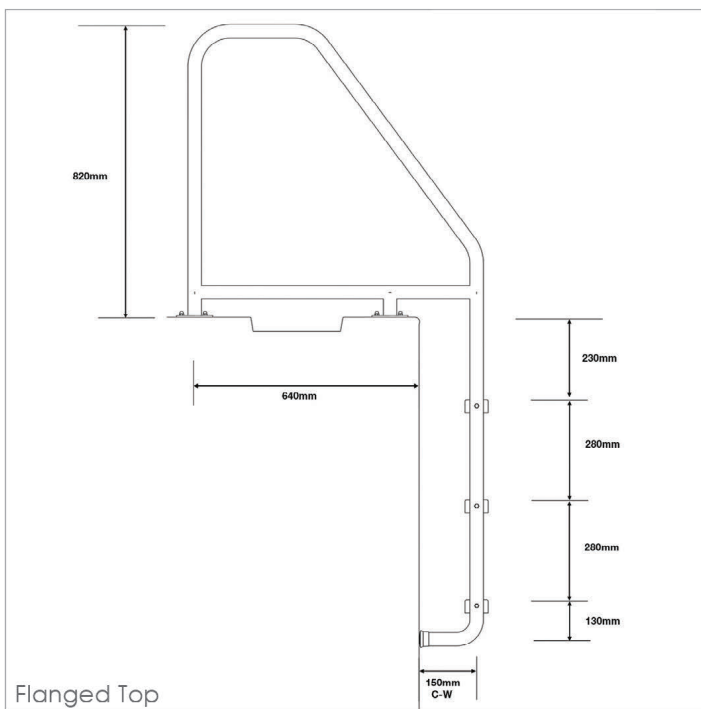

AQUEAS AQ-LDR03 LADDER

2 step

3 step

4 step

The AQUEAS AQ-LDR03 is designed to span pool grating and wide gutters on commercial and residential applications. It features a horizontal bar bracing the frame giving it extra strength. Features taller hand rails and fitted with grey moulded treads reinforced with stainless steel rod with dome nuts for extra strength. Features taller hand rails and fitted with grey moulded treads reinforced with stainless steel rod with dome nuts for extra strength.

Brand: AQUEAS

Material: Heavy Duty 316 Stainless Steel

Tube Size: 38 mmø

Finish: Mirror Polished

Fixing: Standard, Flanged Top or Flanged Top & Bottom

Steps: 2, 3, or 4 step

Application: Commercial / Residential

the**smart**choice

- PSP700240 AQUEAS AQ-LDR03 Ladder 2 Step Standard
- PSP700241 AQUEAS AQ-LDR03 Ladder 2 Step Flanged Top
- PSP700242 AQUEAS AQ-LDR03 Ladder 2 Step Flanged Top and Bottom
- PSP700243 AQUEAS AQ-LDR03 Ladder 3 Step Standard
- PSP700244 AQUEAS AQ-LDR03 Ladder 3 Step Flanged Top
- PSP700245 AQUEAS AQ-LDR03 Ladder 3 Step Flanged Top and Bottom
- PSP700246 AQUEAS AQ-LDR03 Ladder 4 Step Standard
- PSP700247 AQUEAS AQ-LDR03 Ladder 4 Step Flanged Top
- PSP700248 AQUEAS AQ-LDR03 Ladder 4 Step Flanged Top and Bottom