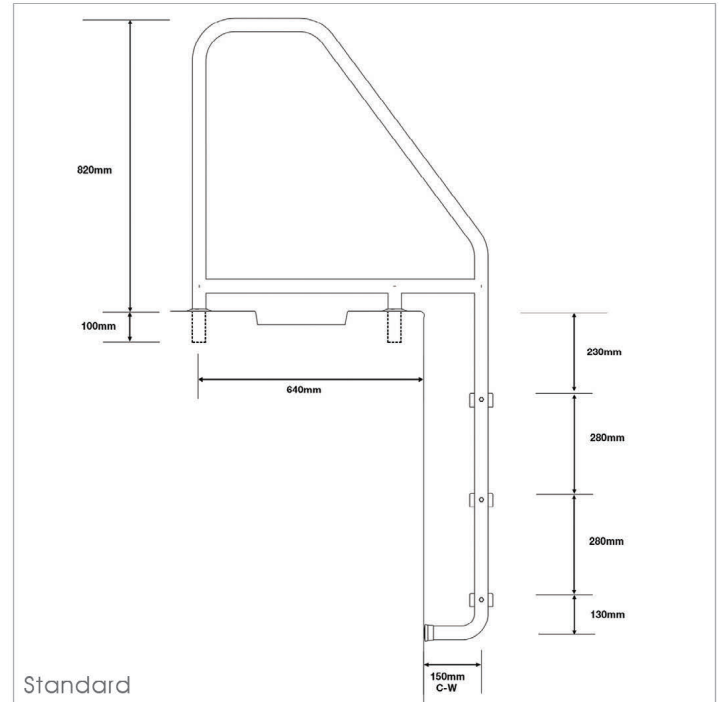

AQUEAS AQ-LDR03 LADDER

2 step

3 step

4 step

The AQUEAS AQ-LDR03 is designed to span pool grating and wide gutters on commercial and residential applications. It features a horizontal bar bracing the frame giving it extra strength. Features taller hand rails and fitted with grey moulded treads reinforced with stainless steel rod with dome nuts for extra strength. Features taller hand rails and fitted with grey moulded treads reinforced with stainless steel rod with dome nuts for extra strength.

Brand: AQUEAS

Material: Heavy Duty 316 Stainless Steel

Tube Size: 38 mmø

Finish: Mirror Polished

Fixing: Standard, Flanged Top or Flanged Top & Bottom

Steps: 2, 3, or 4 step

Application: Commercial / Residential

the**smart**choice

- PSP700240 AQUEAS AQ-LDR03 Ladder 2 Step Standard
- PSP700241 AQUEAS AQ-LDR03 Ladder 2 Step Flanged Top
- PSP700242 AQUEAS AQ-LDR03 Ladder 2 Step Flanged Top and Bottom
- PSP700243 AQUEAS AQ-LDR03 Ladder 3 Step Standard
- PSP700244 AQUEAS AQ-LDR03 Ladder 3 Step Flanged Top
- PSP700245 AQUEAS AQ-LDR03 Ladder 3 Step Flanged Top and Bottom
- PSP700246 AQUEAS AQ-LDR03 Ladder 4 Step Standard
- PSP700247 AQUEAS AQ-LDR03 Ladder 4 Step Flanged Top
- PSP700248 AQUEAS AQ-LDR03 Ladder 4 Step Flanged Top and Bottom