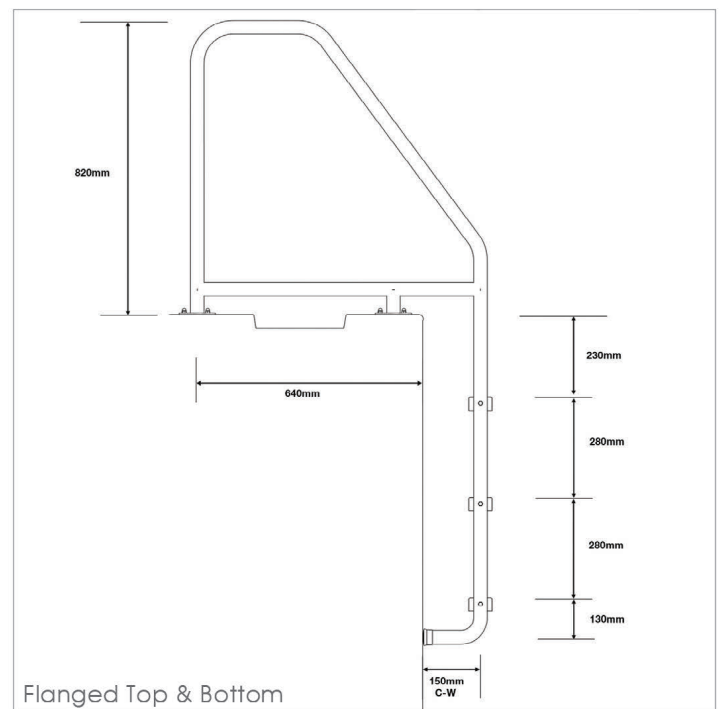

AQUEAS AQ-LDR03 LADDER

2 step

3 step

4 step

The AQUEAS AQ-LDR03 is designed to span pool grating and wide gutters on commercial and residential applications. It features a horizontal bar bracing the frame giving it extra strength. Features taller hand rails and fitted with grey moulded treads reinforced with stainless steel rod with dome nuts for extra strength. Features taller hand rails and fitted with grey moulded treads reinforced with stainless steel rod with dome nuts for extra strength.

Brand: AQUEAS

Material: Heavy Duty 316 Stainless Steel

Tube Size: 38 mmø

Finish: Mirror Polished

Fixing: Standard, Flanged Top or Flanged Top & Bottom

Steps: 2, 3, or 4 step

Application: Commercial / Residential

the**smart**choice

- PSP700240 AQUEAS AQ-LDR03 Ladder 2 Step Standard
- PSP700241 AQUEAS AQ-LDR03 Ladder 2 Step Flanged Top
- PSP700242 AQUEAS AQ-LDR03 Ladder 2 Step Flanged Top and Bottom
- PSP700243 AQUEAS AQ-LDR03 Ladder 3 Step Standard
- PSP700244 AQUEAS AQ-LDR03 Ladder 3 Step Flanged Top
- PSP700245 AQUEAS AQ-LDR03 Ladder 3 Step Flanged Top and Bottom
- PSP700246 AQUEAS AQ-LDR03 Ladder 4 Step Standard
- PSP700247 AQUEAS AQ-LDR03 Ladder 4 Step Flanged Top
- PSP700248 AQUEAS AQ-LDR03 Ladder 4 Step Flanged Top and Bottom