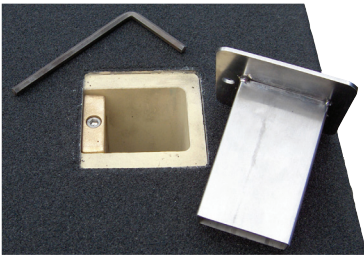

Swim N' Dunk Commercial Basketball

RockSolid™ Commercial Game

- Features patented RockSolid™ anchor to eliminate movement
- SealedSteel® frame and rim
- Commercial grade, 3mm wall thickness, 63.5mm square 316L stainless steel frame
- Removable unit, with optional safety anchor cap that sits flush with deck
- Regulation rim, net, basketball and needle included

Part No.	Description	Shipping			
		Weight	Length	Width	Height
S-BASK-ERS-MG	Commercial basketball game, complete w/anchor & escutcheon	31kg	124cm	86cm	20cm

RockSolid Anchor with Safety Cap