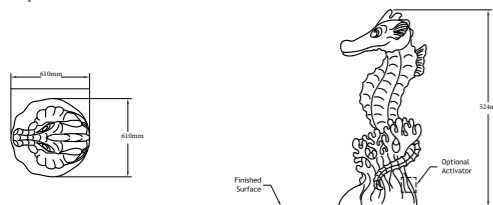

FLOW - 11.4 LPM

PRESSURE - 1.03 BAR

L/W/H - 760mm | 560mm | 200mm

Fun Forms Aqua Spouts

Model/Item No.	Description
F3000	Kirby Crab Aqua Spout
F3010	Tommy Sea Turtle Aqua Spout

POOL SLIDES

WATER SPRAYERS

POOL VOLLEYBALL

POOL BASKETBALL

WATER PLAY EQUIPMENT

FUN FORMS AQUA SPRAYER & SLIDE

Seabiscuit Aqua Sprayer

Fun Forms Aqua Sprayers™ are perfect for any aquatic play setting. Designed to complete any theme, these sprayers appeal to ages 3 and up. Aqua Sprayers offer wide variety of water effects such as misters, fans, and streams. Combinations of effects add play value to these unique spray features. Tactile Button wireless activators and Flow Fluxuators™ are available for Aqua Sprayers.

FLOW - 68.1 LPM
 PRESSURE - .48 BAR
 L/W/H - 760mm | 760mm | 520mm
 Options: Activator

Carl Clown Fish

Fun Forms Aqua Slides are great additions to any aquatic play setting. Aqua Slides meet ASTM requirements and are offered in various sizes to fulfill the needs of three different age groups: Ages 2-4, 4-8, and 8 & Up. Aqua Slides with optional water effects are available with Tactile Button wireless activators or Flow Fluxuators™.