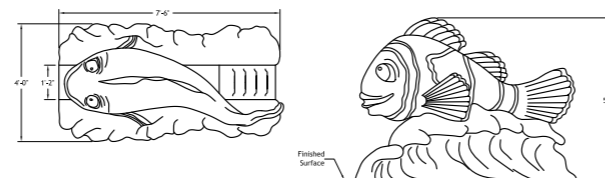

Carl Clown Fish

Fun Forms Aqua Slides are great additions to any aquatic play setting. Aqua Slides meet ASTM requirements and are offered in various sizes to fulfill the needs of three different age groups: Ages 2-4, 4-8, and 8 & Up. Aqua Slides with optional water effects are available with Tactile Button wireless activators or Flow Fluxuators™.

FLOW - 30.3 LPM @ .21 bar
PRESSURE - 113.6 LPM @ .34 bar
L/W/H - 2030mm | 1220mm | 1370mm
Small | Single Chute: Ages 2 to 4
Options: Activator, Flow Fluxuator

Fun Forms Aqua Sprayer & Slide

Model/Item No.	Description
F2013	Seabiscuit Aqua Sprayer
F1004	Carl Clown Fish Slide