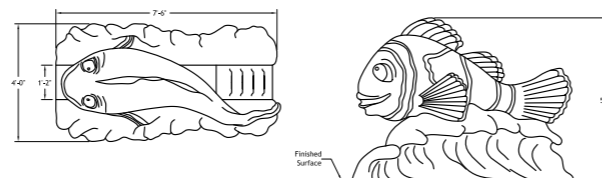

Carl Clown Fish

Fun Forms Aqua Slides are great additions to any aquatic play setting. Aqua Slides meet ASTM requirements and are offered in various sizes to fulfill the needs of three different age groups: Ages 2-4, 4-8, and 8 & Up. Aqua Slides with optional water effects are available with Tactile Button wireless activators or Flow Fluxuators™.

FLOW - 30.3 LPM @ .21 bar
PRESSURE - 113.6 LPM @ .34 bar
L/W/H - 2030mm | 1220mm | 1370mm
Small | Single Chute: Ages 2 to 4
Options: Activator, Flow Fluxuator