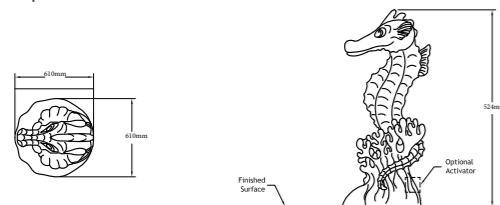

Seabiscuit Aqua Sprayer

Fun Forms Aqua Sprayers™ are perfect for any aquatic play setting. Designed to complete any theme, these sprayers appeal to ages 3 and up. Aqua Sprayers offer wide variety of water effects such as misters, fans, and streams. Combinations of effects add play value to these unique spray features. Tactile Button wireless activators and Flow Fluxuators™ are available for Aqua Sprayers.

FLOW - 68.1 LPM
PRESSURE - .48 BAR
L/W/H - 760mm | 760mm | 520mm
Options: Activator