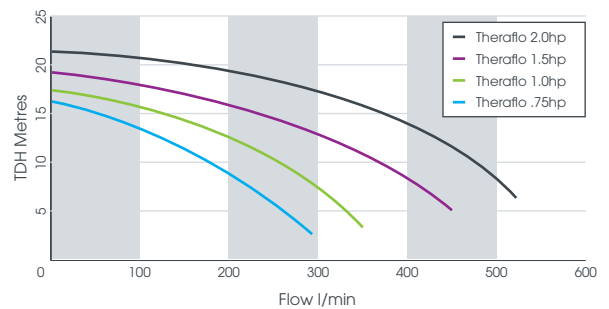

S-SERIES POOL AND SPA PUMP

Featuring the latest innovations and technology, the Australian-designed and built Theraflo S-Series swimming pool pump delivers efficient water flow and energy savings at the push of a button. This robust pool pump is compatible with every filtration system and thanks to its high flow rates, it will ensure you can save money on your electricity bills while maintaining a cleaner, healthier swimming pool all year round.

FEATURES AND BENEFITS

- Suitable for any swimming pool system.
- Low noise operation.
- 2 x optional barrel unions for simple installation of both 40mm & 50mm pipe.
- Large robust wet end that allows for fast water flow and holds large capacity debris basket.
- Large circular lid with 2-screw down clamping knobs making for easy access

Model	Volts	Phase	Input Watts	Pipe size	Total Horse Power	Flow Rate max @ 8 m/h	Noise @ 1m	Full load Amps
Theraflo .75hp	240	1	925	50/40	.75	220	<70	3.85
Theraflo 1hp	240	1	1068	50/40	1	275	<70	4.5
Theraflo 1.5hp	240	1	1530	50/40	1.5	400	<70	6.4
Theraflo 2hp	240	1	2020	50/40	2	500	<70	8.9

Available from:

Contact your local IQ Distributor:

1300 131 788

sales@interquad.com.au

www.theralux.com.au