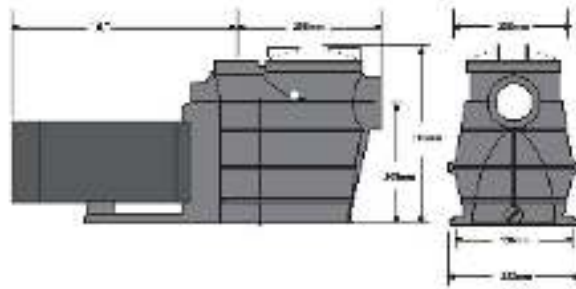

S-SERIES POOL AND SPA PUMP

Featuring the latest innovations and technology, the Australian-designed and built Theraflo S-Series swimming pool pump delivers efficient water flow and energy savings at the push of a button. This robust pool pump is compatible with every filtration system and thanks to its high flow rates, it will ensure you can save money on your electricity bills while maintaining a cleaner, healthier swimming pool all year round.

FEATURES AND BENEFITS

- Suitable for any swimming pool system.
- Low noise operation.
- 2 x optional barrel unions for simple installation of both 40mm & 50mm pipe.
- Large robust wet end that allows for fast water flow and holds large capacity debris basket.
- Large circular lid with 2-screw down clamping knobs making for easy access

Model	Volts	Phase	Input Watts	Pipe size	Total Horse Power	Flow Rate max @ 8 m/h	Noise @ 1m	Full load Amps
Theraflo .75hp	240	1	925	50/40	.75	220	<70	3.85
Theraflo 1hp	240	1	1068	50/40	1	275	<70	4.5
Theraflo 1.5hp	240	1	1530	50/40	1.5	400	<70	6.4
Theraflo 2hp	240	1	2020	50/40	2	500	<70	8.9

Available from:

Contact your local IQ Distributor:

1300 131 788

sales@interquad.com.au

www.theralux.com.au